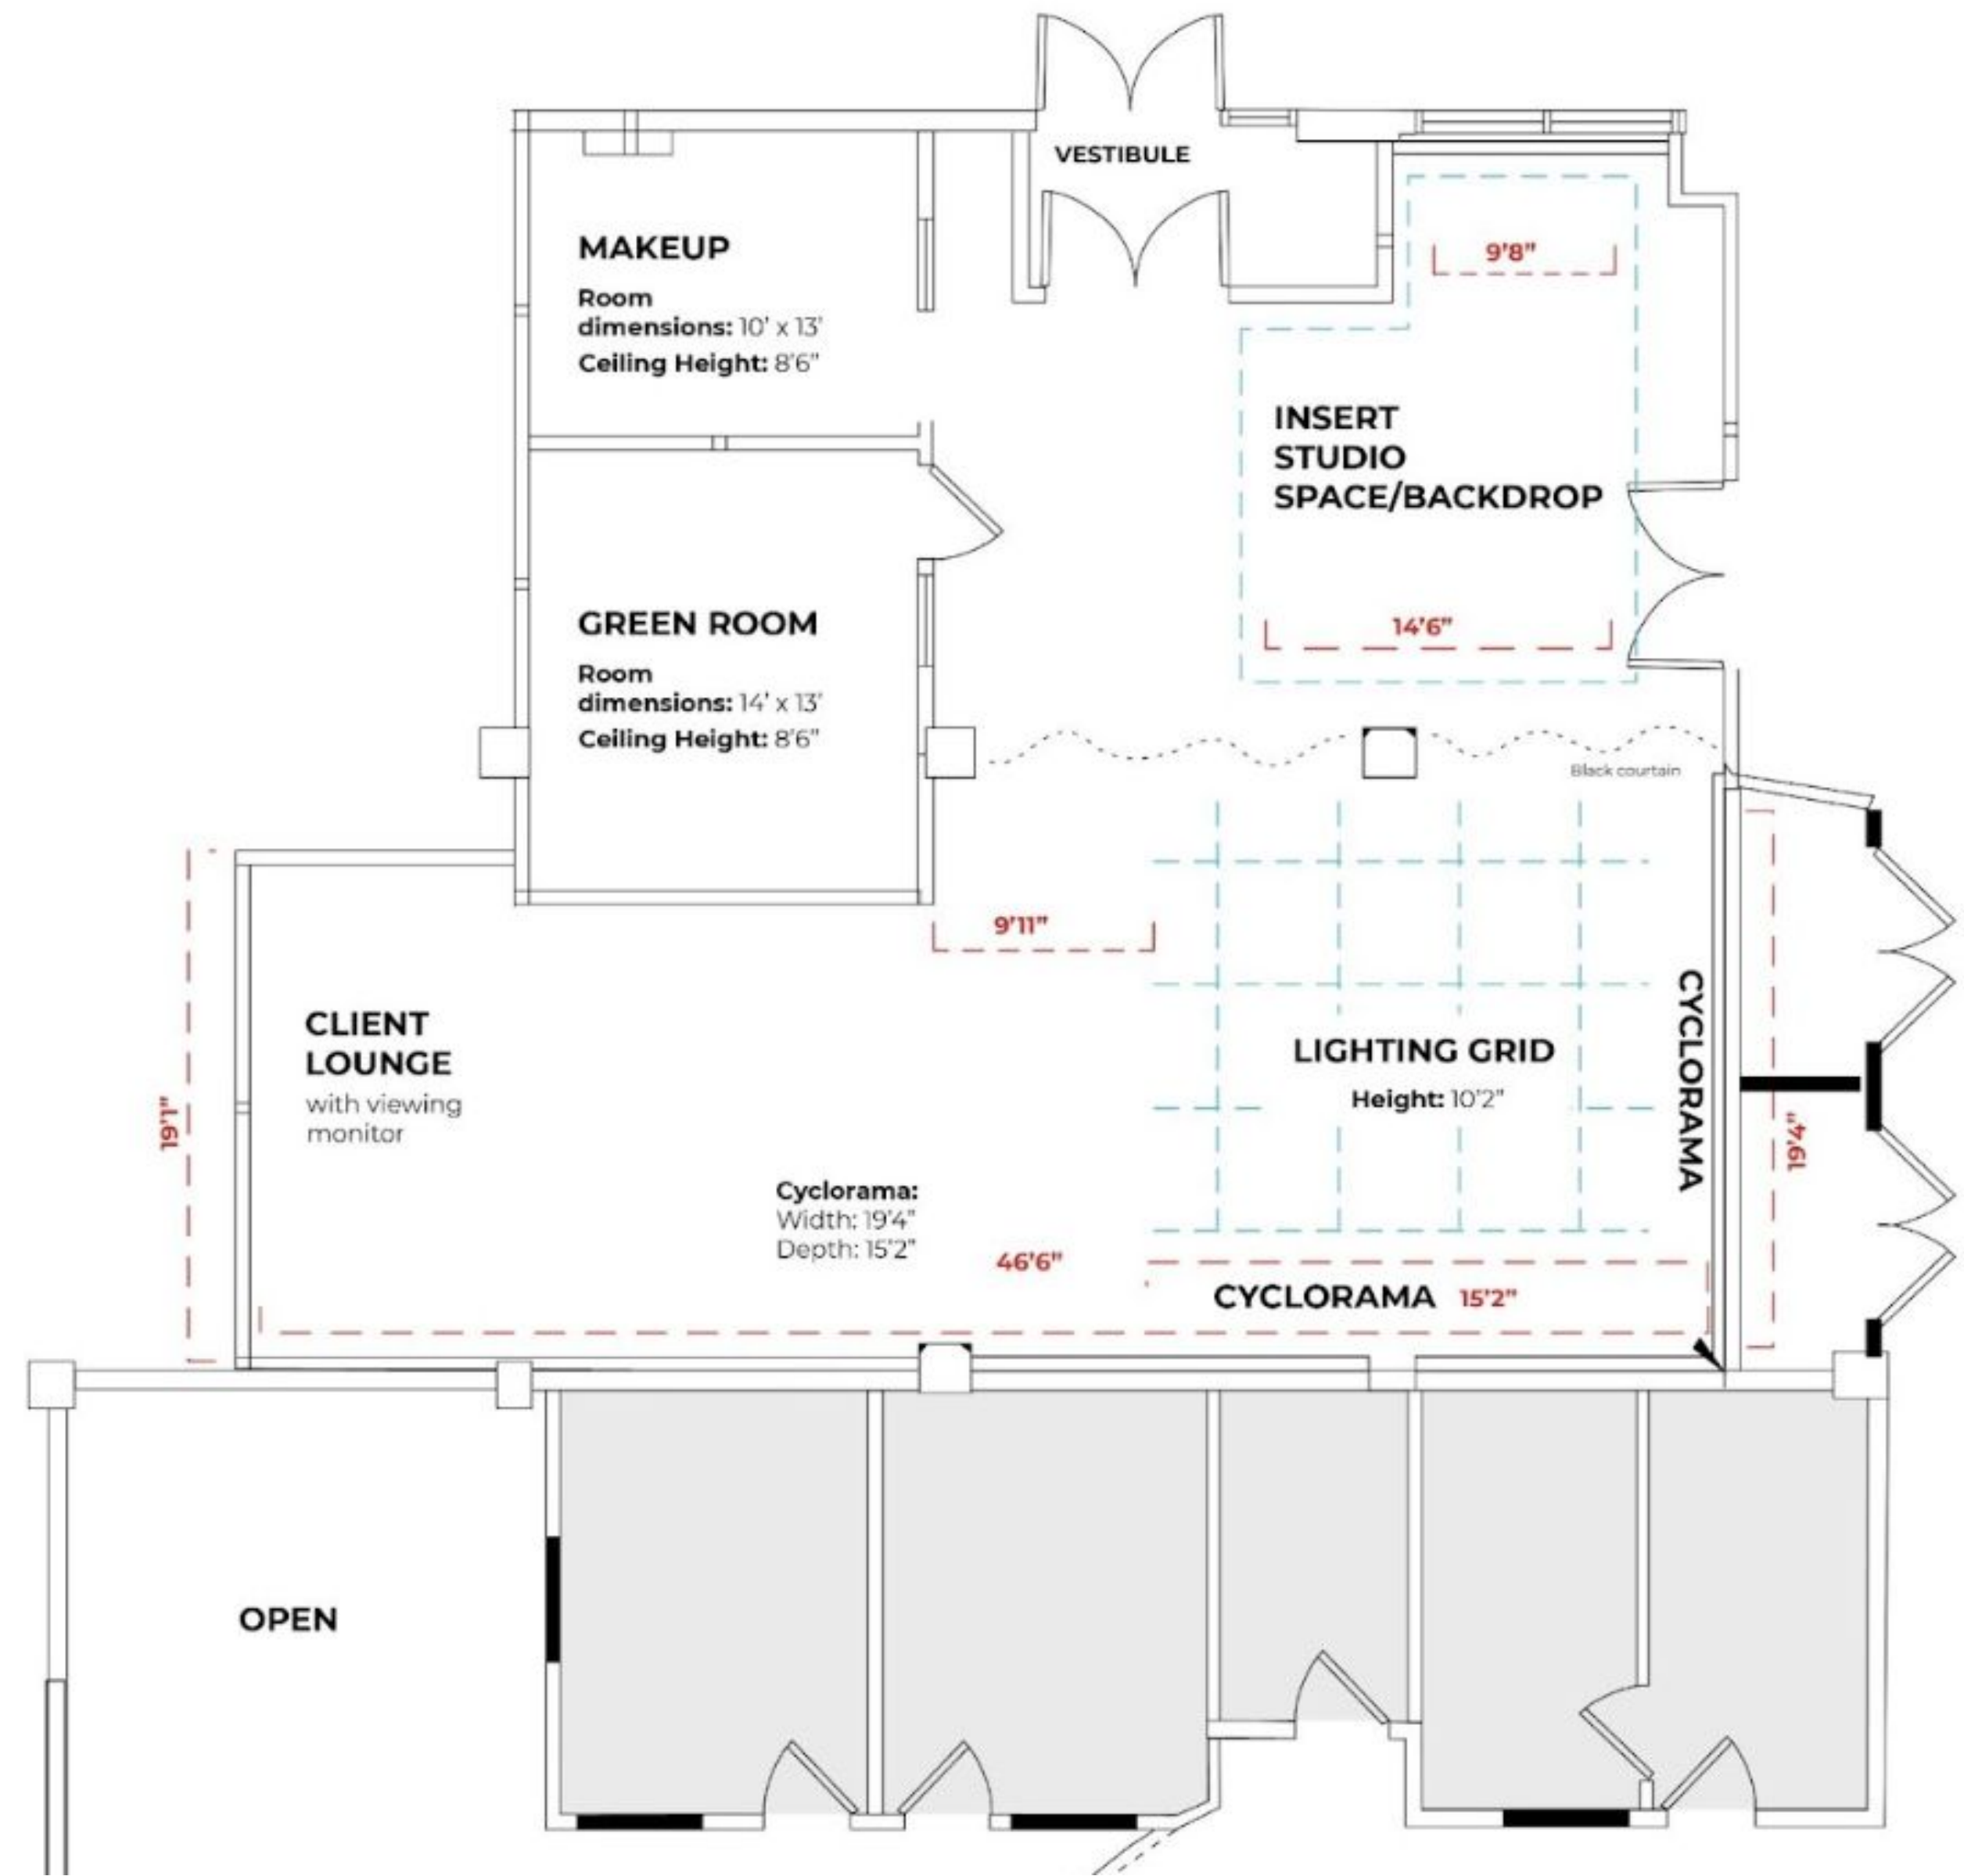

An **Ideal Space** For Your Production Needs

Just outside of Philadelphia sits a quiet, spacious, and state-of-the-art production studio, newly expanded and renovated in 2022. The full-service studio offers a 20' x 15' stage, 10' cyc wall with lighting grid, high-intensity studio lighting and a green/white cyc wall (infinity backdrop) with a cove. There is plenty of on-site parking and load-in access is only 20 feet from the stage.

Enhanced **Amenities**

With nearly 2,000SF of total space, there is ample room for crew, talent, and clients, including separate makeup and green rooms, as well as full bathrooms and a catering-ready kitchen. The space includes a lounge area where clients and talent can relax near a pre-wired video village. The rental fee includes electricity and basic grip equipment, with access to Bowstring's extensive lighting, camera and grip catalogs that are always available as additional services. As a full-service production studio, Bowstring can also help with crew, editorial, graphics, post sound – ask us how we can be your partner in your next production.

THE STUDIO

Amenities and Layout

- Cyclorama wall (20x15x10ft)
- Lighting grid and DMX board
- On-call studio manager
- Remote/Virtual Viewing and recording capabilities
- Full Voice-over booth and recording capabilities
- 200 amps and 20 amp circuits (complimentary)
- Easily accessible loading ramp
- Multiple camera and lighting package options
- Fully-equipped makeup room with vanity lighting
- Comfortable green room

THE STUDIO

Additional Space for Clients

- Optional Control Room for added fee
- Access to full kitchen
- Break and client seating area
- Restrooms with shower facilities (*not pictured*)
- Client Conference Room with real time video access to studio