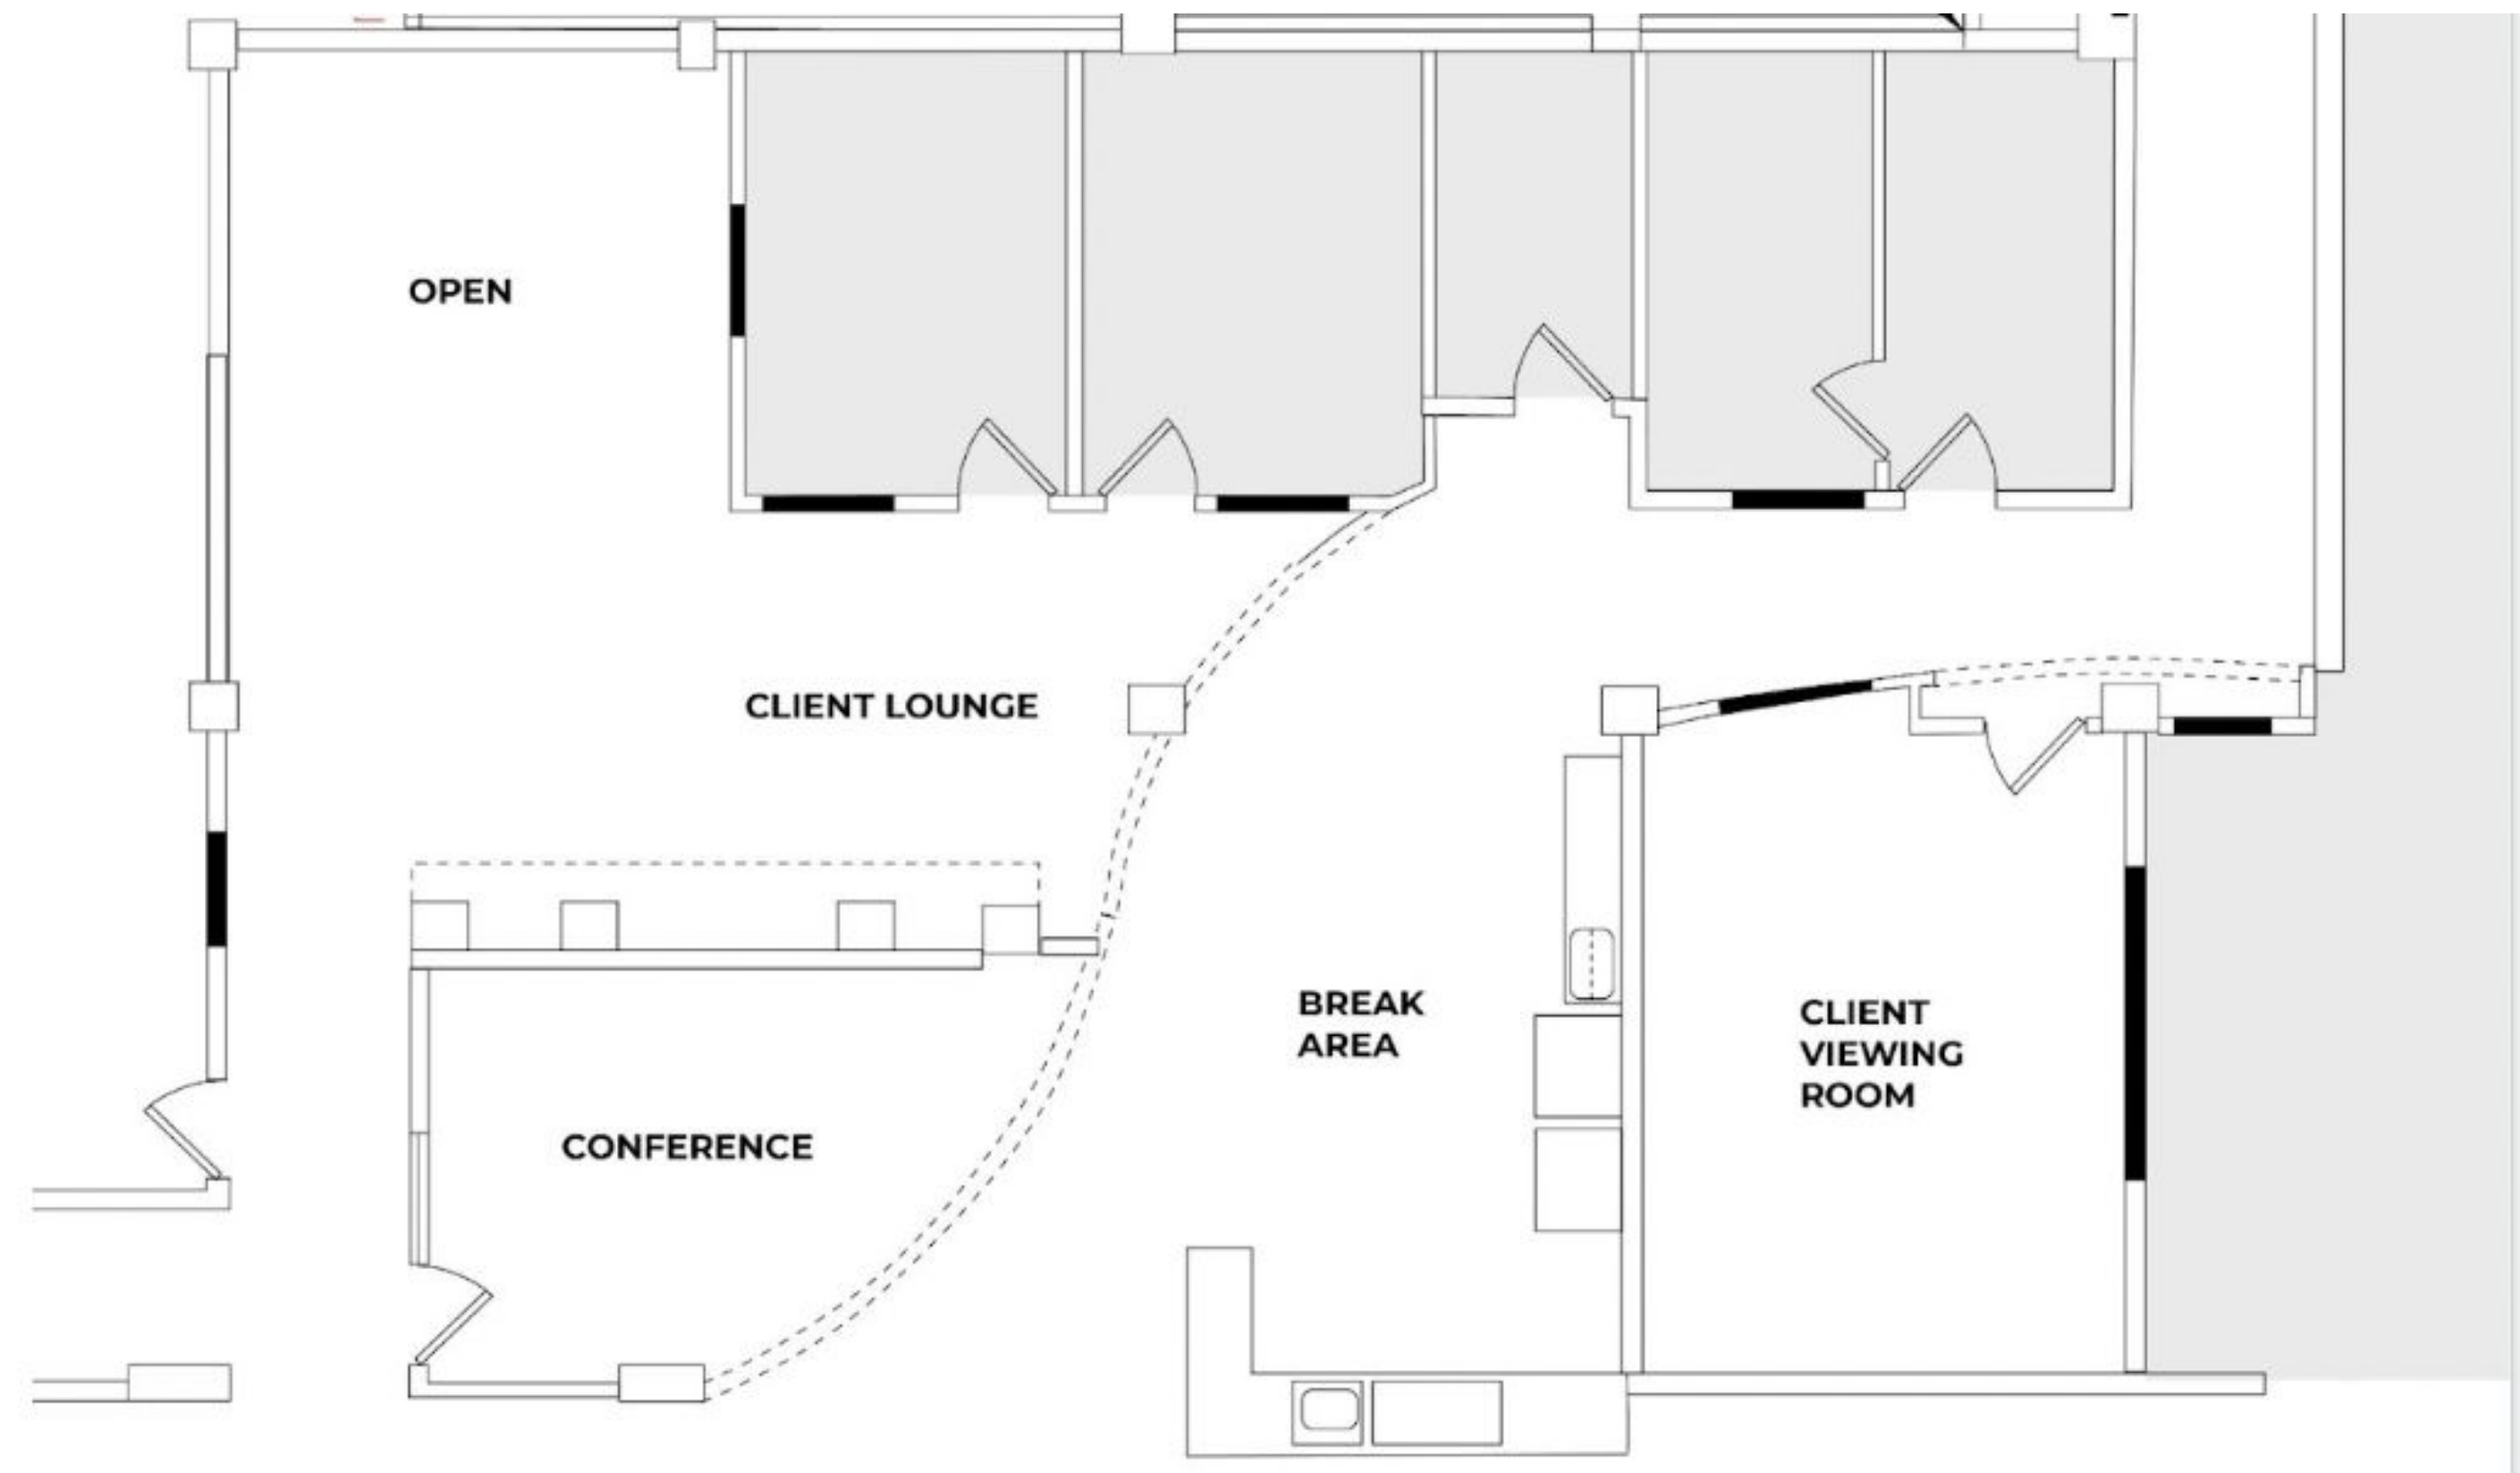

An **Ideal Space** For Your Production Needs

Just outside of Philadelphia sits a quiet, spacious, and state-of-the-art production studio, newly expanded and renovated in 2022. The full-service studio offers a 20' x 15' stage, 10' cyc wall with lighting grid, high-intensity studio lighting and a green/white cyc wall (infinity backdrop) with a cove. There is plenty of on-site parking and load-in access is only 20 feet from the stage.

THE STUDIO

Amenities and Layout

- Cyclorama wall (20x15x10ft)
- Lighting grid and DMX board
- On-call studio manager
- Remote/Virtual Viewing and recording capabilities
- Full Voice-over booth and recording capabilities
- 200 amps and 20 amp circuits (complimentary)
- Easily accessible loading ramp
- Multiple camera and lighting package options
- Fully-equipped makeup room with vanity lighting
- Comfortable green room

THE STUDIO

Additional Space for Clients

- Optional Control Room for added fee
- Access to full kitchen
- Break and client seating area
- Restrooms with shower facilities (*not pictured*)
- Client Conference Room with real time video access to studio